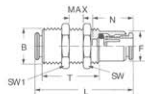

### Stem Adapter

Tube O.D.	Male Pipe Thread	Catalog Number	H	T	L	SW (mm)
1/8	1/8	1180x2	.37	.65	1.20	12
1/8	1/4	1180x2x4	.51	.65	1.36	14
5/32	1/8	1180x2.5	.37	.65	1.20	12
5/32	1/4	1180x2.5x4	.51	.65	1.36	14
1/4	1/8	1180x4	.37	.71	1.26	12
1/4	1/4	1180x4x4	.51	.71	1.42	14
5/16	1/8	1180x5	.37	.81	1.36	12
5/16	1/4	1180x5x4	.51	.81	1.34	14
3/8	1/4	1180x6	.51	.91	1.61	17
3/8	3/8	1180x6x6	.51	.91	1.61	19
1/2	3/8	1180x8	.51	.94	1.65	19
1/2	1/2	1180x8x8	.71	.94	1.87	22

### Union

NOTE: Joins tubing.

Tube O.D.	Catalog Number	F	G	L	N
1/8	1162x2	.35	.39	1.26	.59
5/32	1162x2.5	.35	.39	1.18	.55
1/4	1162x4	.46	.47	1.40	.64
5/16	1162x5	.54	.55	1.23	.69
3/8	1162x6	.64	.67	1.67	.79
1/2	1162x8	.72	.75	1.75	.83

### Bulkhead Union

Tube O.D.	Catalog Number	B	F	L	N	MAX	SW (mm)	SW1 (mm)	T
1/8	1174x2	M10x1	.35	1.26	.59	.35	14	14	.83
5/32	1174x2.5	M10x1	.35	1.18	.55	.32	14	14	.79
1/4	1174x4	M14x1	.49	1.40	.64	.37	17	17	.83
5/16	1174x5	M16x1	.54	1.50	.69	.41	19	19	.83
3/8	1174x6	M18x1	.64	1.67	.77	.47	22	22	.93
1/2	1174x8	M20x1	.72	1.75	.83	.53	24	24	.98

### Union "Y"

Tube O.D.	Catalog Number	C	F	L	M
1/8	1107x2	.24	.83	1.42	.39
5/32	1107x2.5	.24	.83	1.34	.39
1/4	1107x4	.24	.96	1.52	.49

NOTE: UNF thread seal with nylon washer included.