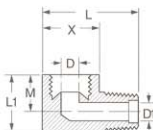

## 90° Union Elbow

(Ref. SAE No. 040201)

Tube O.D.	Catalog Number	D	L	X
1/4	502x4	.188	.77	.53
5/16	502x5*	.219	.86	.59
3/8	502x6*	.281	1.04	.72

## 90° Male Elbow

(Ref. SAE No. 040202)

Tube O.D.	Male Pipe Thread	Catalog Number	D	D1	L	L1	M	X
1/8	1/8	402x2	.078	.116	.80	.47	.27	.42
3/16	1/8	402x3	.125	.125	.85	.47	.27	.47
1/4	1/8	402x4	.188	.177	.92	.55	.33	.53
1/4	1/8	431x4*	.188	.062	.91	.53	.33	.53
1/4	1/4	402x4x4	.188	.188	1.09	.58	.28	.56
5/16	1/8	402x5	.219	.219	.98	.67	.47	.59
5/16	1/4	402x5x4	.219	.219	1.16	.75	.45	.59
3/8	1/8	402x6x2	.281	.219	1.14	.75	.54	.76
3/8	1/4	402x6	.281	.281	1.32	.82	.53	.76
3/8	3/8	402x6x6	.281	.312	1.32	.84	.50	.75
1/2	1/4	402x8x4*	.406	.281	1.47	.94	.59	.91
1/2	3/8	402x8	.406	.375	1.48	.94	.59	.91
1/2	1/2	402x8x8	.406	.406	1.67	1.09	.66	.91
5/8	3/8	402x10x6*	.531	.437	1.62	1.11	.67	1.06
5/8	1/2	402x10*	.531	.500	1.82	1.11	.67	1.06
3/4	1/2	402x12x8	.625	.531	2.01	1.30	.80	1.25
7/8	3/4	402x14	.750	.750	2.12	1.46	.94	1.38
1	1	402x16	.812	.812	2.44	1.70	1.02	1.50