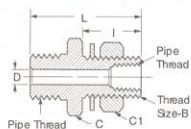

# Bulkhead Couplings

**Bulkhead Coupling  
(Brass)**

MALE PIPE THREAD	FEMALE PIPE THREAD	CATALOG NUMBER	THREAD SIZE B	HEX C	HEX C1	D	I	L
1/2	1/4	1340	3/4-16	1-1/4	1-1/16	.312	1.13	2.16
1/2	1/4	1341	3/4-16	1-1/4	1-1/16	.312	1.53	2.53

**Bulkhead Coupling  
(Steel)**

MALE PIPE THREAD	FEMALE PIPE THREAD	CATALOG NUMBER	THREAD SIZE B	HEX C	HEX C1	D	I	L
1/2	1/4	W05730	1-14	1-1/4	1-3/8	.375	1.88	2.94
1/2	1/4	W23464	1-14	1-1/4	1-3/8	.375	2.88	3.94

**Bulkhead Coupling  
(Brass)**

MALE PIPE THREAD	FEMALE PIPE THREAD	CATALOG NUMBER	THREAD SIZE B	HEX C	HEX C1	D	I	L
1/2	1/4	1342	1-14	1-1/4	1-3/8	.375	1.88	2.94
1/2	1/4	1343	1-14	1-1/4	1-3/8	.375	2.88	3.94

See page 164 for dimensions.

Pipe Thread 45°  
Street Elbow  
(Ref. SAE No. 140339)

FEM. PIPE THREAD	MALE PIPE THREAD	CATALOG NUMBER
1/8	1/8	C3359x2 <sup>1</sup>
1/4	1/4	C3359x4 <sup>1</sup>
3/8	3/8	C3359x6 <sup>1</sup>
1/2	1/2	C3359x8 <sup>1</sup>
3/4	3/4	C3359x12 <sup>1</sup>
1	1	C3359x16 <sup>1</sup>
1-1/4	1-1/4	C3359x20 <sup>1</sup>
1-1/2	1-1/2	C3359x24 <sup>1</sup>
2	2	C3359x32 <sup>1</sup>
1/8	1/8	TF3359x2
1/4	1/4	TF3359x4
3/8	3/8	TF3359x6
1/2	1/2	TF3359x8
3/4	3/4	TF3359x12
1	1	TF3359x16
1-1/4	1-1/4	TF3359x20
1-1/2	1-1/2	TF3359x24
2	2	TF3359x32