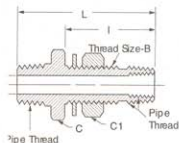

# Bulkhead Couplings

**Bulkhead Coupling  
(Brass)**

MALE PIPE THREAD	FEMALE PIPE THREAD	CATALOG NUMBER	THREAD SIZE B	HEX C	HEX C1	D	I	L
1/2	1/4	1340	3/4-16	1-1/4	1-1/16	.312	1.13	2.16
1/2	1/4	1341	3/4-16	1-1/4	1-1/16	.312	1.53	2.53

**Bulkhead Coupling  
(Steel)**

MALE PIPE THREAD	FEMALE PIPE THREAD	CATALOG NUMBER	THREAD SIZE B	HEX C	HEX C1	D	I	L
1/2	1/4	W05730	1-14	1-1/4	1-3/8	.375	1.88	2.94
1/2	1/4	W23464	1-14	1-1/4	1-3/8	.375	2.88	3.94

**Bulkhead Coupling  
(Brass)**

MALE PIPE THREAD	FEMALE PIPE THREAD	CATALOG NUMBER	THREAD SIZE B	HEX C	HEX C1	D	I	L
1/2	1/4	1342	1-14	1-1/4	1-3/8	.375	1.88	2.94
1/2	1/4	1343	1-14	1-1/4	1-3/8	.375	2.88	3.94

See page 164 for dimensions.

Pipe Thread 45°  
Street Elbow  
(Ref. SAE No. 140339)

FEM. PIPE THREAD	MALE PIPE THREAD	CATALOG NUMBER
1/8	1/8	C3359x2 <sup>1</sup>
1/4	1/4	C3359x4 <sup>1</sup>
3/8	3/8	C3359x6 <sup>1</sup>
1/2	1/2	C3359x8 <sup>1</sup>
3/4	3/4	C3359x12 <sup>1</sup>
1	1	C3359x16 <sup>1</sup>
1-1/4	1-1/4	C3359x20 <sup>1</sup>
1-1/2	1-1/2	C3359x24 <sup>1</sup>
2	2	C3359x32 <sup>1</sup>
1/8	1/8	TF3359x2
1/4	1/4	TF3359x4
3/8	3/8	TF3359x6
1/2	1/2	TF3359x8
3/4	3/4	TF3359x12
1	1	TF3359x16
1-1/4	1-1/4	TF3359x20
1-1/2	1-1/2	TF3359x24
2	2	TF3359x32