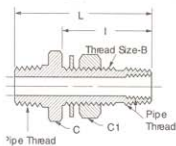

# Bulkhead Couplings

**Bulkhead Coupling  
(Brass)**

MALE PIPE THREAD	FEMALE PIPE THREAD	CATALOG NUMBER	THREAD SIZE B	HEX C	HEX C1	D	I	L
1/2	1/4	1340	3/4-16	1-1/4	1-1/16	.312	1.13	2.16
1/2	1/4	1341	3/4-16	1-1/4	1-1/16	.312	1.53	2.53

**Bulkhead Coupling  
(Steel)**

MALE PIPE THREAD	FEMALE PIPE THREAD	CATALOG NUMBER	THREAD SIZE B	HEX C	HEX C1	D	I	L
1/2	1/4	W05730	1-14	1-1/4	1-3/8	.375	1.88	2.94
1/2	1/4	W23464	1-14	1-1/4	1-3/8	.375	2.88	3.94

**Bulkhead Coupling  
(Brass)**

MALE PIPE THREAD	FEMALE PIPE THREAD	CATALOG NUMBER	THREAD SIZE B	HEX C	HEX C1	D	I	L
1/2	1/4	1342	1-14	1-1/4	1-3/8	.375	1.88	2.94
1/2	1/4	1343	1-14	1-1/4	1-3/8	.375	2.88	3.94

See page 164 for dimensions.

Pipe Thread 45°  
Street Elbow  
(Ref. SAE No. 140339)

FEM. PIPE THREAD	MALE PIPE THREAD	CATALOG NUMBER
1/8	1/8	C3359x2 <sup>1</sup>
1/4	1/4	C3359x4 <sup>1</sup>
3/8	3/8	C3359x6 <sup>1</sup>
1/2	1/2	C3359x8 <sup>1</sup>
3/4	3/4	C3359x12 <sup>1</sup>
1	1	C3359x16 <sup>1</sup>
1-1/4	1-1/4	C3359x20 <sup>1</sup>
1-1/2	1-1/2	C3359x24 <sup>1</sup>
2	2	C3359x32 <sup>1</sup>
1/8	1/8	TF3359x2
1/4	1/4	TF3359x4
3/8	3/8	TF3359x6
1/2	1/2	TF3359x8
3/4	3/4	TF3359x12
1	1	TF3359x16
1-1/4	1-1/4	TF3359x20
1-1/2	1-1/2	TF3359x24
2	2	TF3359x32