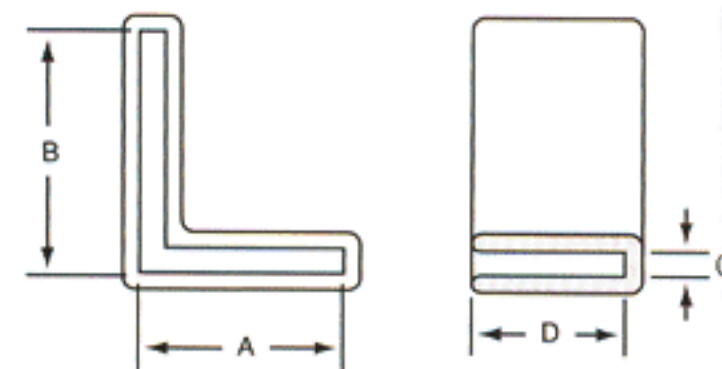

Note:

- VAC Series has a maximum length of 2".