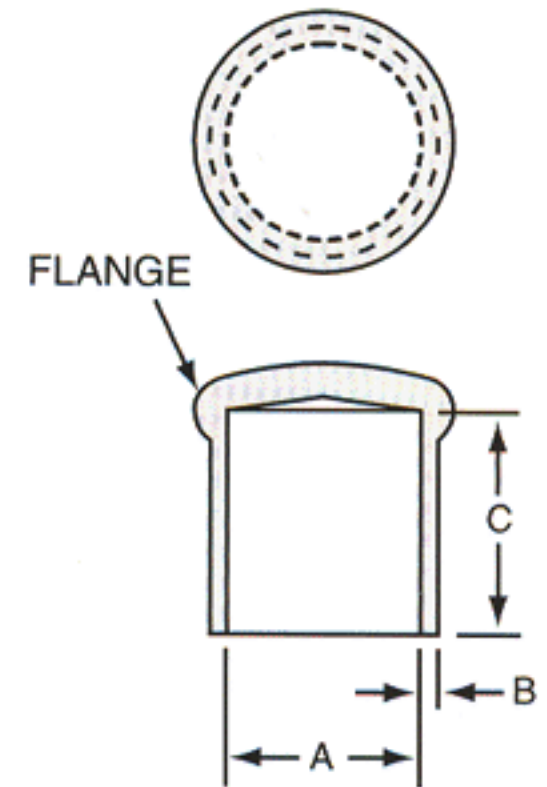

CAPS Polaris Vinyl

VCF Series Vinyl Caps with Flanges

Series VCF Vinyl Caps with Flanges ensure easy removal with a flange at the closed end that is small enough not to interfere, but large enough to grasp during removal. These caps are available in most of the Series VC sizes, and come in 9 standard colors.

Note:

- VCF-125 has a maximum length of 1.5".
- VCF-140 through VCF-250 have a maximum length of 2".
- VCF-281 through VCF-3125 have various maximum lengths of up to 8". Call factory for details.

MATERIAL: Vinyl
COLORS*: White, Black, Brown, Orange, Red, Green, Grey, Blue, Yellow – Call factory for colors in stock
AVAILABILITY: Consult Factory
 (Not available in high temp material)