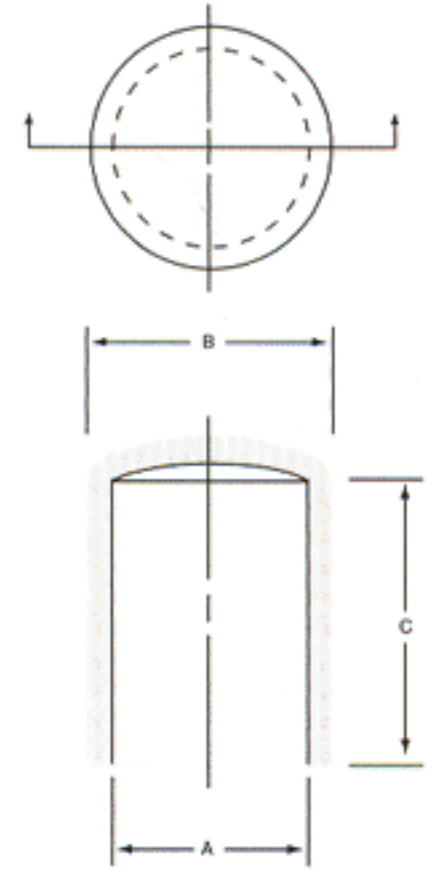

**MATERIAL:** Vinyl  
**COLORS\*:** White, Black, Brown, Orange, Red, Green, Grey, Blue, Yellow – Call factory for colors in stock  
**AVAILABILITY:** Consult Factory

**Note:**

- VC-054 has a maximum length of .750".
- VC-062 has a maximum length of 1.25".
- VC-080 through VC-125 have a maximum length of 1.5".
- VC-140 through VC-250 have a maximum length of 2".
- VC-281 through VC-21000 have various maximum lengths of up to 8". Call factory for details.