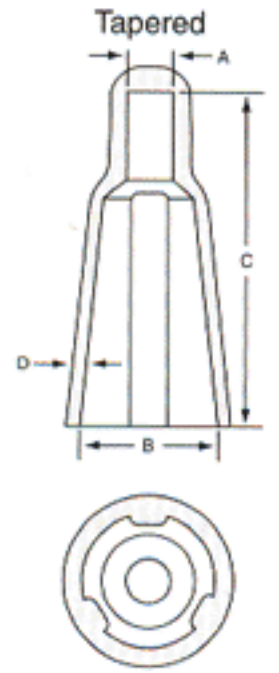

MATERIAL: Vinyl
COLORS*: White, Black, Brown, Orange, Red, Green, Grey, Blue, Yellow – Call factory for colors in stock

AVAILABILITY:
Consult Factory