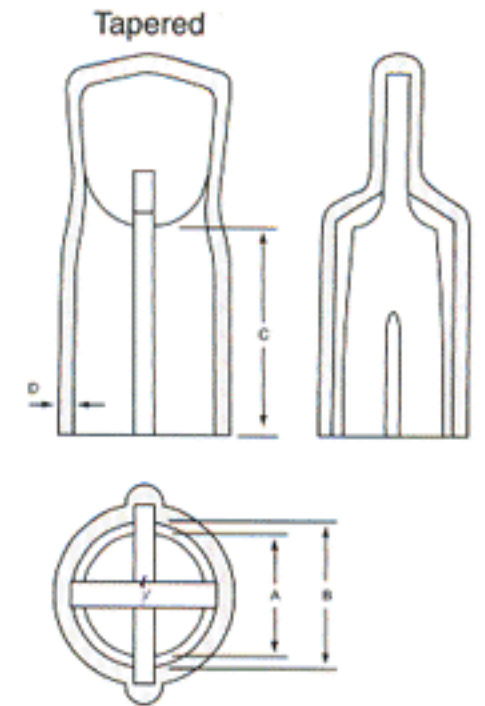

MATERIAL: Vinyl
COLORS*: White, Black, Brown, Orange, Red, Green, Grey, Blue, Yellow – Call factory for colors in stock

AVAILABILITY:
Consult Factory