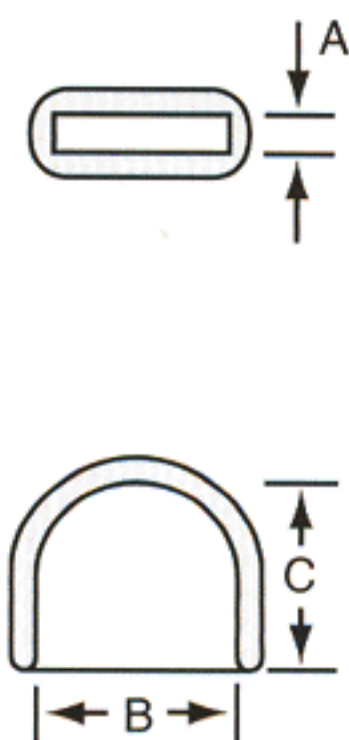

CAPS Polaris Vinyl

VRR Series Vinyl Rectangular Caps & Grips (round end)

EXPANDED

Designed to fit most rectangular tubes and bars, Series VRR Vinyl Rectangular Caps and Grips feature a flat, rounded end. These caps have many applications, including handle grips, paint shields, end caps and ESD covers. They slip on quickly and easily, and maintain a snug fit. Printing is available for Series VRR, which comes in 9 standard colors.

MATERIAL: Vinyl
COLORS*: White, Black, Brown, Orange, Red, Green, Grey, Blue, Yellow – Call factory for colors in stock
AVAILABILITY: Consult Factory

Note:

- VRR-062x312 through VRR-062x1250 have various maximum lengths of up to 4".
- VRR-080x875 through VRR-500x1000 have various maximum lengths of up to 8". Call factory for details.

New sizes are always being added. Consult factory for all current sizes.

VOR Series Vinyl O-Rings

NEW

Series VOR Vinyl O-rings are designed to protect tube ends. Typically used in the automotive, scuba equipment and painting industries, these O-rings provide maximum protection against sharp edges. Available in several common sizes, Series VOR slip on easily and maintain a snug fit.

MATERIAL: Vinyl
COLORS*: White, Black, Brown, Orange, Red, Green, Grey, Blue, Yellow – Call factory for colors in stock
AVAILABILITY: Consult Factory