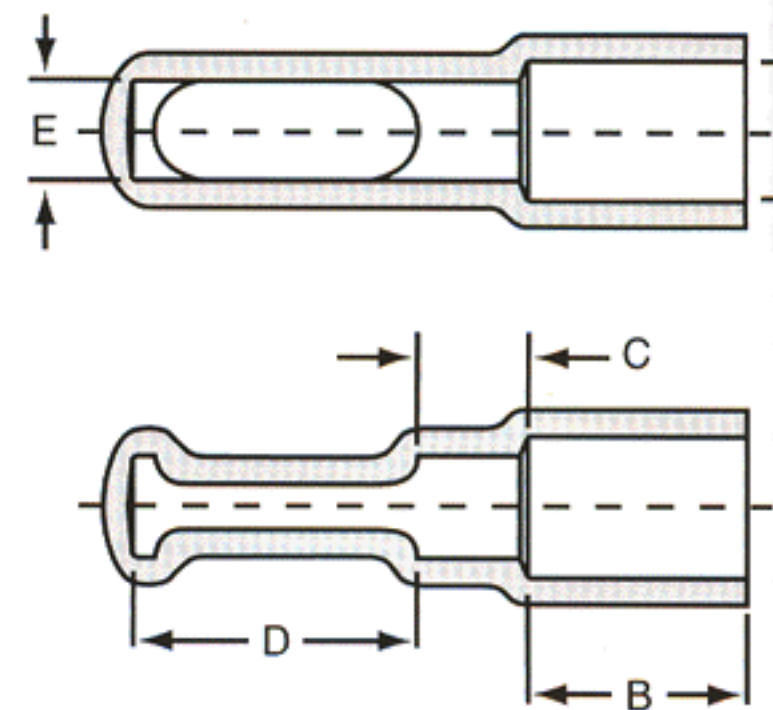

EXPANDED

NEW