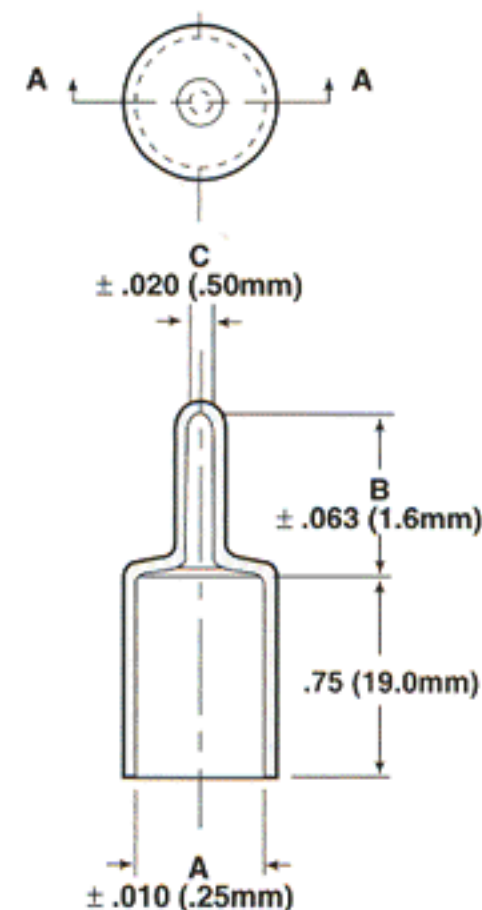

CAPS Polaris Vinyl

EZ Series Flexible Vinyl Caps with Pull-Tab for Easy Removal

Series EZ-Pull Vinyl Caps feature an extra long tab centered at the top of the closure which allows the cap to be finger-removed easily, eliminating the use of tools which could damage threads or part surfaces. Molded from a specially formulated and flexible vinyl which enables a snug fit on parts, thereby providing better protection against dirt, moisture and impact damage.

MATERIAL: Vinyl
COLORS*: White, Black, Brown, Orange, Red, Green, Grey, Blue, Yellow – Call factory for colors in stock

AVAILABILITY: Consult Factory

Note:

- EZ-187 through EZ-240 have a maximum length of 1.5".
- EZ-240 through EZ-1480 have various maximum lengths of up to 4". Call factory for details.

EZ Series

All EZ Series parts are also available in special ergonomic pull-tab style EZ Series. Consult factory. (Not available in high temp material)

VFE Series Vinyl Caps with Flat Ergonomic Pull-Tab

Series VFE Caps feature a long, flat ergonomic pull-tab, which allows for easy removal. The ergonomic design offers an easier gripping surface and requires less pull for removal.

MATERIAL: Vinyl
COLORS*: White, Black, Brown, Orange, Red, Green, Grey, Blue, Yellow – Call factory for colors in stock

AVAILABILITY: Consult Factory

EXPANDED

NEW