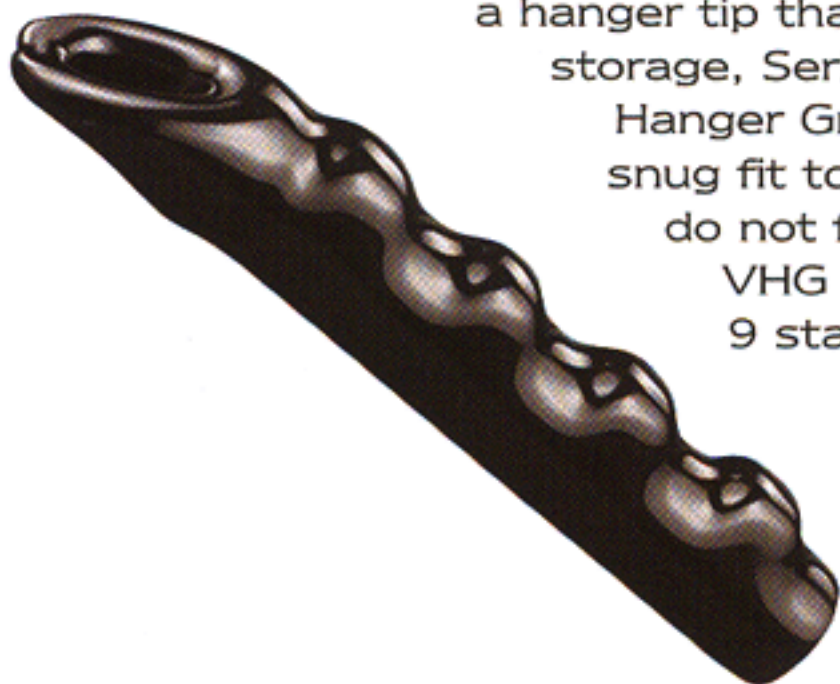

## VHG Series Vinyl Hanger Grips

Designed with both finger nubs and a hanger tip that offers easy storage, Series VHG Vinyl Hanger Grips provide a snug fit to ensure caps do not fall off. Series VHG is available in 9 standard colors.