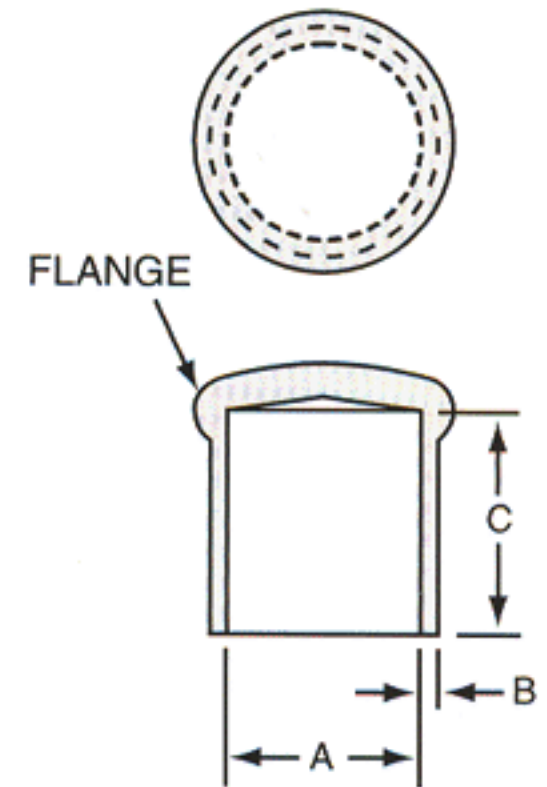

Caplug No.	Dimensions						Packaging				Caplug No.	
	A		B		C		Standard Carton		No. of Pieces	Mini Pak Quantity		
	in	mm	in	mm	in	mm	Shipping Wt.(Approx.)	lbs				kgs
VCF-125-8	0.125	3.17	0.035	0.89	.500	12.7	3	1.4	5000	1000	VCF-125-8	
VCF-125-16	0.125	3.17	0.035	0.89	1.000	25.4	4	1.8	5000	1000	VCF-125-16	
VCF-140-8	0.140	3.55	0.040	1.02	.500	12.7	2	1.0	5000	1000	VCF-140-8	
VCF-140-16	0.140	3.55	0.040	1.02	1.000	25.4	5	2.3	5000	1000	VCF-140-16	
VCF-156-8	0.156	3.96	0.040	1.02	.500	12.7	2	1.0	5000	1000	VCF-156-8	
VCF-156-16	0.156	3.96	0.040	1.02	1.000	25.4	6	2.7	5000	1000	VCF-156-16	
VCF-172-8	0.172	4.36	0.040	1.02	.500	12.7	3	1.4	5000	1000	VCF-172-8	
VCF-172-16	0.172	4.36	0.040	1.02	1.000	25.4	6	2.7	5000	1000	VCF-172-16	
VCF-187-8	0.187	4.74	0.040	1.02	.500	12.7	3	1.4	5000	1000	VCF-187-8	
VCF-187-16	0.187	4.74	0.040	1.02	1.000	25.4	6	2.7	5000	1000	VCF-187-16	
VCF-187-24	0.187	4.74	0.040	1.02	1.500	38.1	16	7.3	4000	800	VCF-187-24	
VCF-203-8	0.203	5.15	0.045	1.14	.500	12.7	4	1.8	5000	1000	VCF-203-8	
VCF-203-16	0.203	5.15	0.045	1.14	1.000	25.4	8	3.6	5000	1000	VCF-203-16	
VCF-218-8	0.218	5.53	0.045	1.14	.500	12.7	5	2.3	5000	1000	VCF-218-8	
VCF-218-16	0.218	5.53	0.045	1.14	1.000	25.4	9	4.1	5000	1000	VCF-218-16	
VCF-234-8	0.234	5.94	0.045	1.14	.500	12.7	5	2.3	5000	1000	VCF-234-8	
VCF-234-16	0.234	5.94	0.045	1.14	1.000	25.4	10	4.5	5000	1000	VCF-234-16	
VCF-250-8	0.250	6.35	0.050	1.27	.500	12.7	6	2.7	5000	1000	VCF-250-8	
VCF-250-16	0.250	6.35	0.050	1.27	1.000	25.4	15	6.8	5000	1000	VCF-250-16	
VCF-281-8	0.281	7.13	0.050	1.27	.500	12.7	6	2.7	5000	1000	VCF-281-8	
VCF-281-16	0.281	7.13	0.050	1.27	1.000	25.4	15	6.8	5000	1000	VCF-281-16	
VCF-281-24	0.281	7.13	0.050	1.27	1.500	38.1	9	4.1	2500	500	VCF-281-24	
VCF-312-8	0.312	7.92	0.055	1.40	.500	12.7	7	3.2	5000	1000	VCF-312-8	
VCF-312-16	0.312	7.92	0.055	1.40	1.000	25.4	21	9.5	5000	1000	VCF-312-16	
VCF-312-24	0.312	7.92	0.055	1.40	1.500	38.1	24	10.9	5000	1000	VCF-312-24	
VCF-343-8	0.343	8.71	0.055	1.40	.500	12.7	9	4.1	5000	1000	VCF-343-8	
VCF-343-16	0.343	8.71	0.055	1.40	1.000	25.4	8	3.6	2500	500	VCF-343-16	
VCF-375-8	0.375	9.52	0.060	1.52	.500	12.7	9	4.1	5000	1000	VCF-375-8	
VCF-375-16	0.375	9.52	0.060	1.52	1.000	25.4	13	5.9	2500	500	VCF-375-16	
VCF-406-8	0.406	10.31	0.060	1.52	.500	12.7	10	4.5	5000	1000	VCF-406-8	
VCF-406-16	0.406	10.31	0.060	1.52	1.000	25.4	9	4.1	2500	500	VCF-406-16	
VCF-437-8	0.437	11.09	0.060	1.52	.500	12.7	11	5.0	5000	1000	VCF-437-8