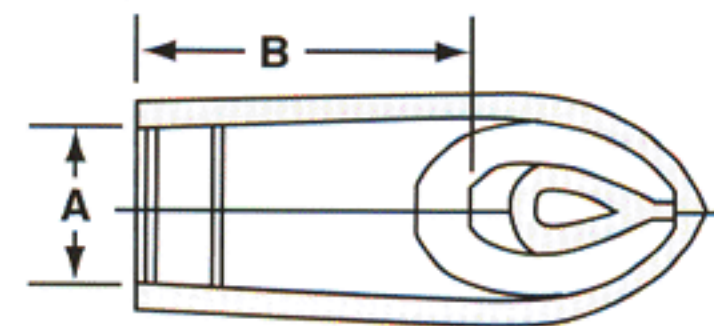

Note:

- VHR Series has a maximum length of 2".