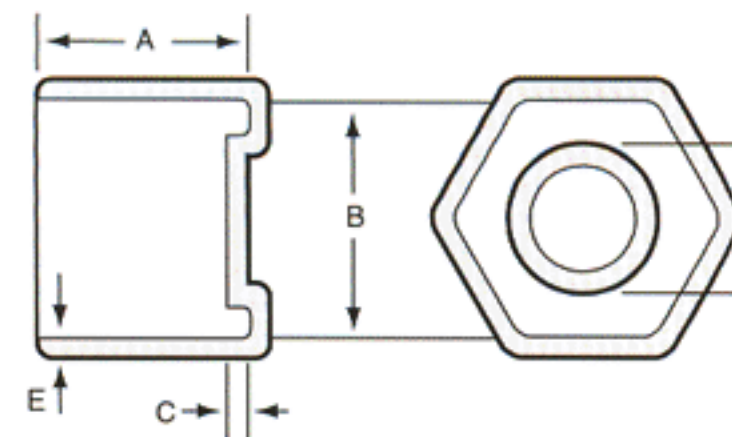

CAPS Polaris Vinyl

AN Series Vinyl Hex Caps

Designed for AN style fittings, Series AN Caps are easy to install and remove. Engineered with aerospace quality, these caps are available in all common hydraulic nut sizes. No tools are required to install Series AN Caps.

MS Series Vinyl Hex Caps

Series MS Caps, used for MS style fittings, are easy to install and remove. Engineered with aerospace quality, these caps are available in all common hydraulic nut sizes. No tools are required to install Series MS Caps.