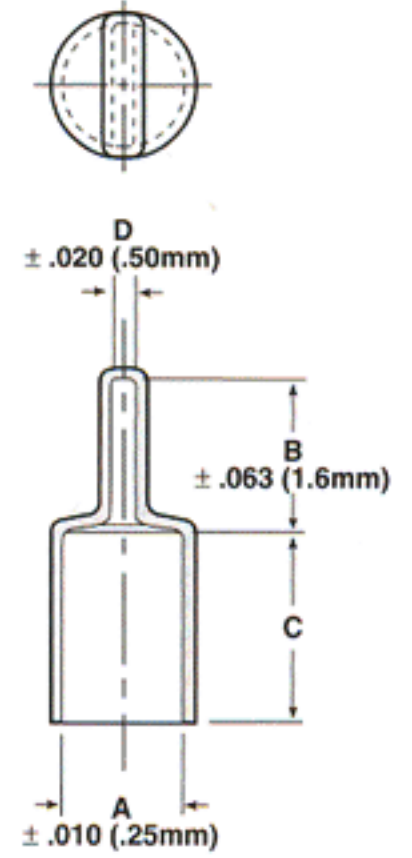

Note:

- VFC-180 through VFC-240 have a maximum length of 1.5".
- VFC-302 through VFC-1605 have various maximum lengths of up to 4". Call factory for details.