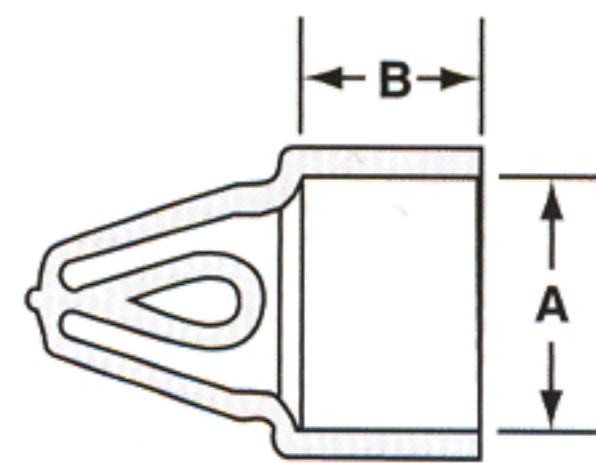

Note:

- VHC Series has a maximum length of 2".