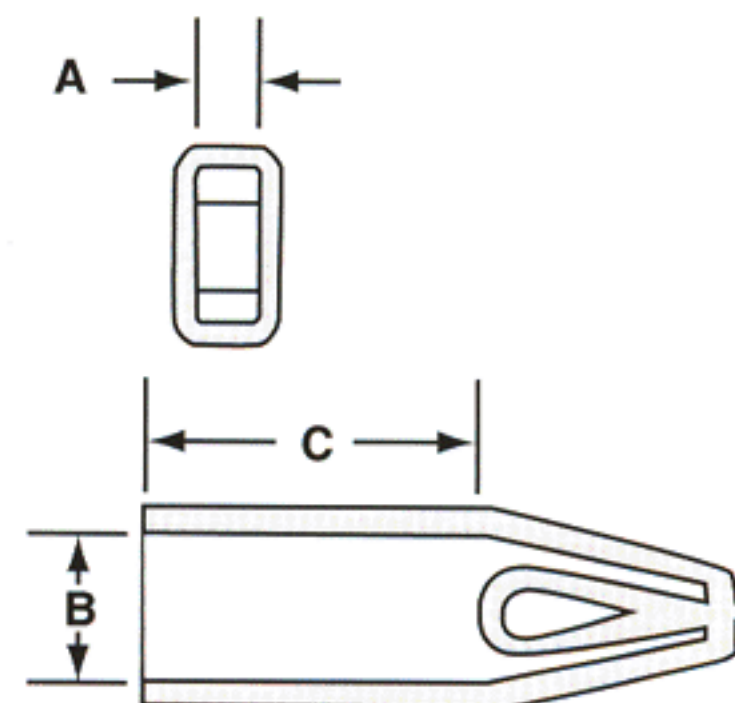

Note:

- VHF Series has a maximum length of 4".