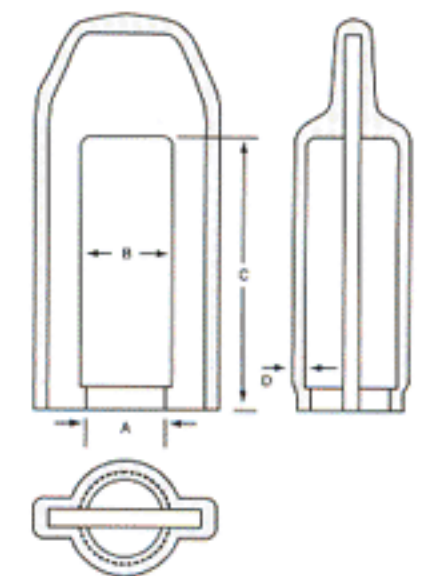

MATERIAL: Vinyl
COLORS*: White, Black, Brown, Orange, Red, Green, Grey, Blue, Yellow – Call factory for colors in stock

AVAILABILITY:
Consult Factory