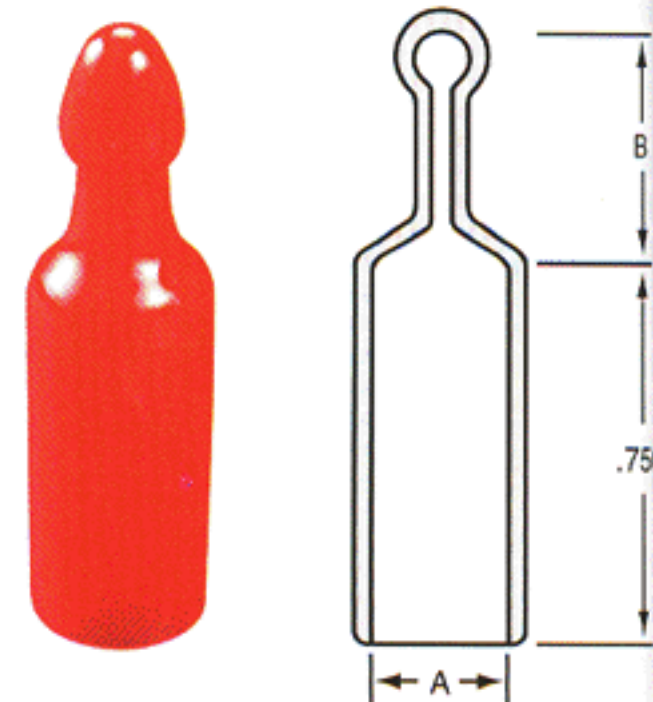

CAPS Polaris Vinyl

EZ Series Flexible Vinyl Caps with Pull-Tab for Easy Removal

Series EZ-Pull Vinyl Caps feature an extra long tab centered at the top of the closure which allows the cap to be finger-removed easily, eliminating the use of tools which could damage threads or part surfaces. Molded from a specially formulated and flexible vinyl which enables a snug fit on parts, thereby providing better protection against dirt, moisture and impact damage.

MATERIAL: Vinyl
COLORS*: White, Black, Brown, Orange, Red, Green, Grey, Blue, Yellow – Call factory for colors in stock

AVAILABILITY: Consult Factory

Note:

- EZ-187 through EZ-240 have a maximum length of 1.5".
- EZ-240 through EZ-1480 have various maximum lengths of up to 4". Call factory for details.

EZ Series

All EZ Series parts are also available in special ergonomic pull-tab style EZ Series. Consult factory. (Not available in high temp material)

VFE Series Vinyl Caps with Flat Ergonomic Pull-Tab

Series VFE Caps feature a long, flat ergonomic pull-tab, which allows for easy removal. The ergonomic design offers an easier gripping surface and requires less pull for removal.

MATERIAL: Vinyl
COLORS*: White, Black, Brown, Orange, Red, Green, Grey, Blue, Yellow – Call factory for colors in stock

AVAILABILITY: Consult Factory

EXPANDED

NEW