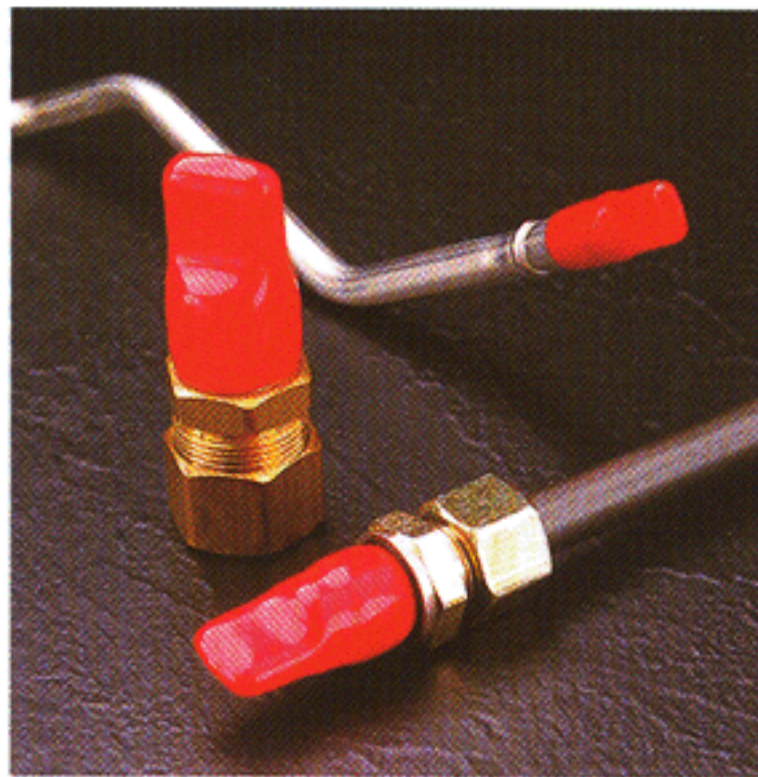

Note:

- VFC-180 through VFC-240 have a maximum length of 1.5".
- VFC-302 through VFC-1605 have various maximum lengths of up to 4". Call factory for details.