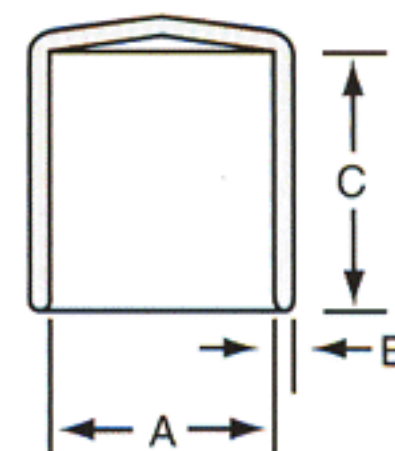

Note:

- VSC-250 through VSC-750 have various maximum lengths of up to 4".
- VSC-1000 through VSC-4000 have various maximum lengths of up to 8". Call factory for details.