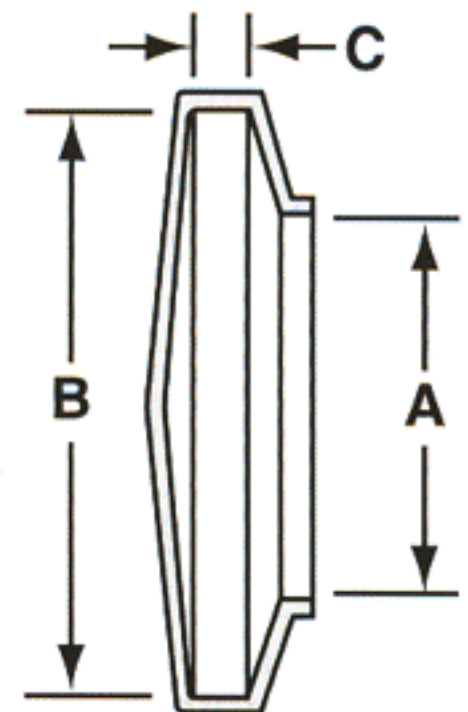

CAPS Polaris Vinyl

VF Series Vinyl Flange Covers

Series VF Vinyl Flange Covers seal out dust and moisture during shipment to protect flange surfaces. These covers are quick and easy to apply, and provide a snug fit for flanged and beaded tubes. Series VF is available in a variety of sizes.

MATERIAL: Vinyl
COLORS*: White, Black, Brown, Orange, Red, Green, Grey, Blue, Yellow – Call factory for colors in stock
AVAILABILITY: Consult Factory
(Not available in high temp material)

Also available in a more flexible, low durometer vinyl with standard color yellow. Consult factory.

VAS Series Vinyl American Standard Association Flange Covers

Designed to accommodate most American Standard Association, Navy and Military sizes, Series VAS Vinyl Flange Covers protect flanges by sealing out dust and moisture during shipment. Series VAS is available in a wide range of sizes.

MATERIAL: Vinyl
COLORS*: White, Black, Brown, Orange, Red, Green, Grey, Blue, Yellow – Call factory for colors in stock
AVAILABILITY: Consult Factory