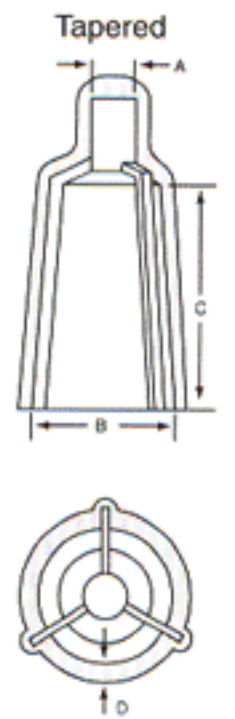

MATERIAL: Vinyl
COLORS*: White, Black, Brown, Orange, Red, Green, Grey, Blue, Yellow – Call factory for colors in stock

AVAILABILITY:
Consult Factory