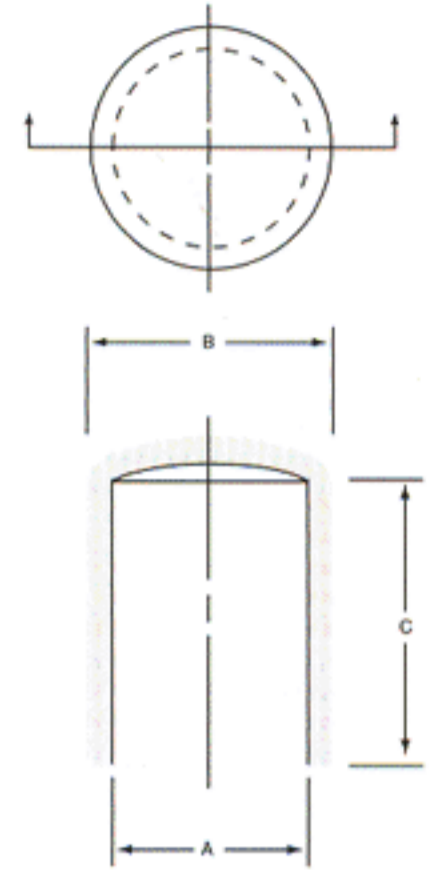

MATERIAL: Vinyl
COLORS*: White, Black, Brown, Orange, Red, Green, Grey, Blue, Yellow – Call factory for colors in stock
AVAILABILITY: Consult Factory

- Note:**
- VC-054 has a maximum length of .750".
 - VC-062 has a maximum length of 1.25".
 - VC-080 through VC-125 have a maximum length of 1.5".
 - VC-140 through VC-250 have a maximum length of 2".
 - VC-281 through VC-21000 have various maximum lengths of up to 8". Call factory for details.