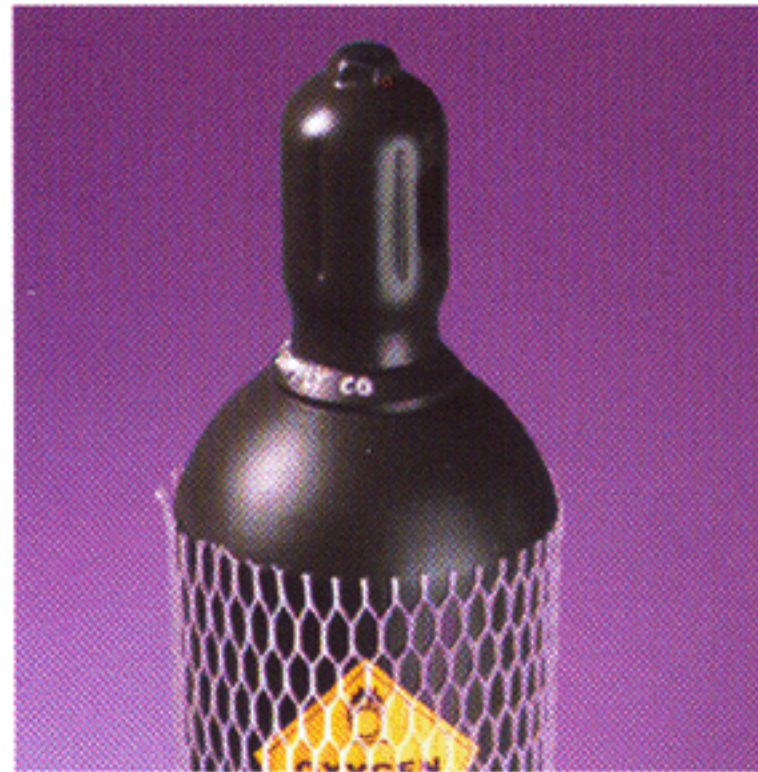

NETTING

PM Series Flat Sheet Netting

Flexible Series PM Net Sheetting provides excellent protection from impact or abrasion damage. Use as a separator for stacked parts during storage, handling and shipment, or as protective wrap for bulky items. Unlike wood, styrofoam or cardboard, it will not deteriorate in contact with solvents, coatings, slushing oils or rust-inhibitors.

MATERIAL: Low Density Polyethylene
COLOR*: See table on page 127

CSW Series Sleeve-Web® Netting

CSW Series Sleeve-Web® Netting conforms snugly around oxygen, acetylene and propane tanks, providing protection against unsightly scratches, minimizing rust build-up, and increasing time between repainting tanks. It also protects D.O.T.-mandated precautionary labels on gas cylinders from damage or accidental removal during handling.

MATERIAL: Low Density Polyethylene
COLOR*: Natural/Clear

CBW Series Cut Bottle-Web Netting

Series CBW is a tough yet flexible netting that provides surface and impact protection for bottles of any size and shape. Since the netting is extruded rather than woven, the strands will not separate, weaken or spread unevenly. The diamond mesh design allows for production in a wide range of strengths, stretch capabilities and elasticity to satisfy all types of protection needs.