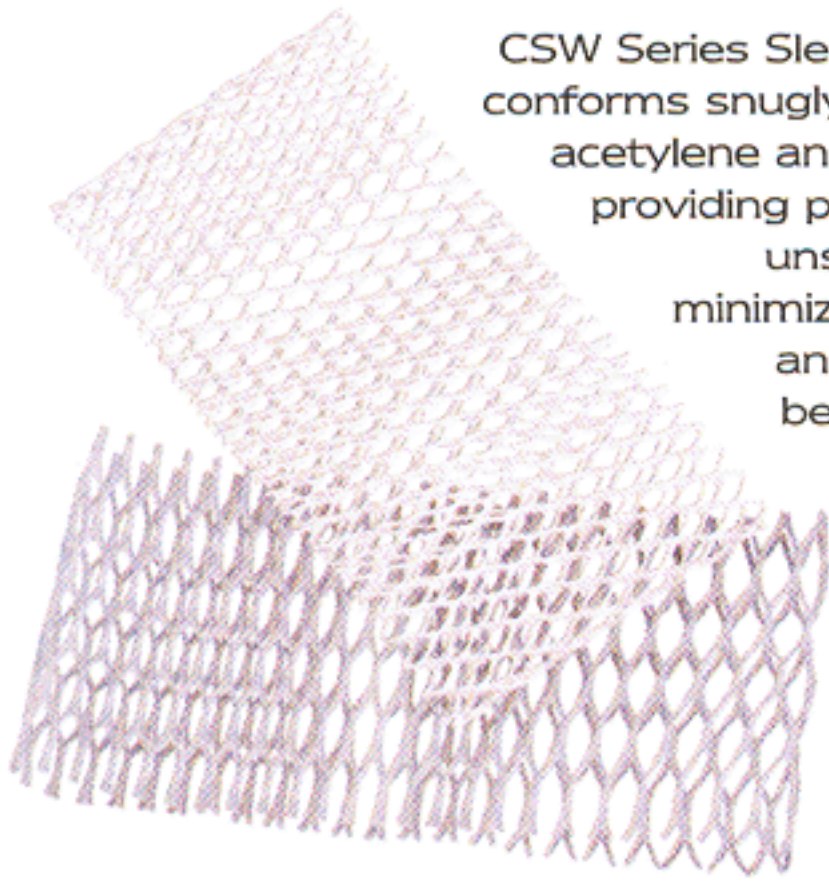

NETTING

PM Series Flat Sheet Netting

Flexible Series PM Net Sheetting provides excellent protection from impact or abrasion damage. Use as a separator for stacked parts during storage, handling and shipment, or as protective wrap for bulky items. Unlike wood, styrofoam or cardboard, it will not deteriorate in contact with solvents, coatings, slushing oils or rust-inhibitors.

MATERIAL: Low Density Polyethylene
COLOR*: See table on page 127

CSW Series Sleeve-Web® Netting

CSW Series Sleeve-Web® Netting conforms snugly around oxygen, acetylene and propane tanks, providing protection against unsightly scratches, minimizing rust build-up, and increasing time between repainting tanks. It also protects D.O.T.-mandated precautionary labels on gas cylinders from damage or accidental removal during handling.

MATERIAL: Low Density Polyethylene
COLOR*: Natural/Clear

CBW Series Cut Bottle-Web Netting

Series CBW is a tough yet flexible netting that provides surface and impact protection for bottles of any size and shape. Since the netting is extruded rather than woven, the strands will not separate, weaken or spread unevenly. The diamond mesh design allows for production in a wide range of strengths, stretch capabilities and elasticity to satisfy all types of protection needs.

MATERIAL: Low Density Polyethylene
COLOR*: Natural

NETTING

PM Series

| Color Code | Dimensions | | | | Standard Coil | | Shipping Wt. (Approx.) | | Caplug No. |
|------------|----------------|------|----------|--------|---------------|----------------|------------------------|-------|------------|
| | Mesh Thickness | | Strands | | Coil Size | | lbs | kgs | |
| | in | mm | Per inch | Per cm | in x ft | cm x m | | | |
| Yellow | .07 | 1.78 | 7 | 2.8 | 18" x 125' | 45.7cm x 38.0m | 30 | 13.50 | PM-7007-18 |
| Blue | .07 | 1.78 | 5 | 2.0 | 20" x 150' | 50.8cm x 45.6m | 23 | 10.35 | PM-7005-20 |
| Red | .07 | 1.78 | 4 | 1.6 | 24" x 125' | 61.0cm x 38.0m | 28 | 12.60 | PM-7004-24 |